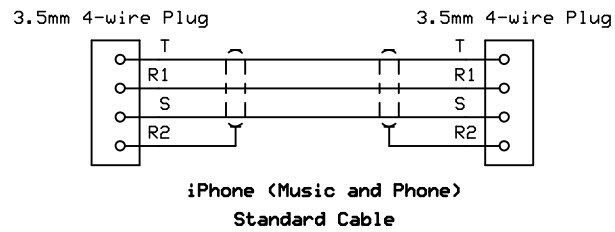

DEVICE

PANEL

LEGEND

T-TIP

R-RING

S-SLEEVE

R1-RING 1 (closest to TIP)

R2-RING2 (farthest from TIP)