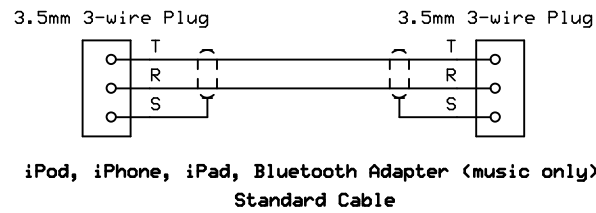

DEVICE

PANEL

LEGEND

T-TIP

R-RING

S-SLEEVE

R1-RING 1 (closest to TIP)

R2-RING2 (farthest from TIP)