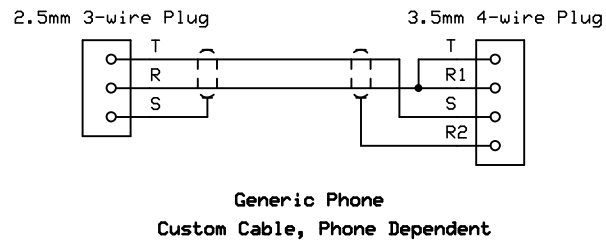

DEVICE

PANEL

LEGEND

T-TIP

R-RING

S-SLEEVE

R1-RING 1 (closest to TIP)

R2-RING2 (farthest from TIP)