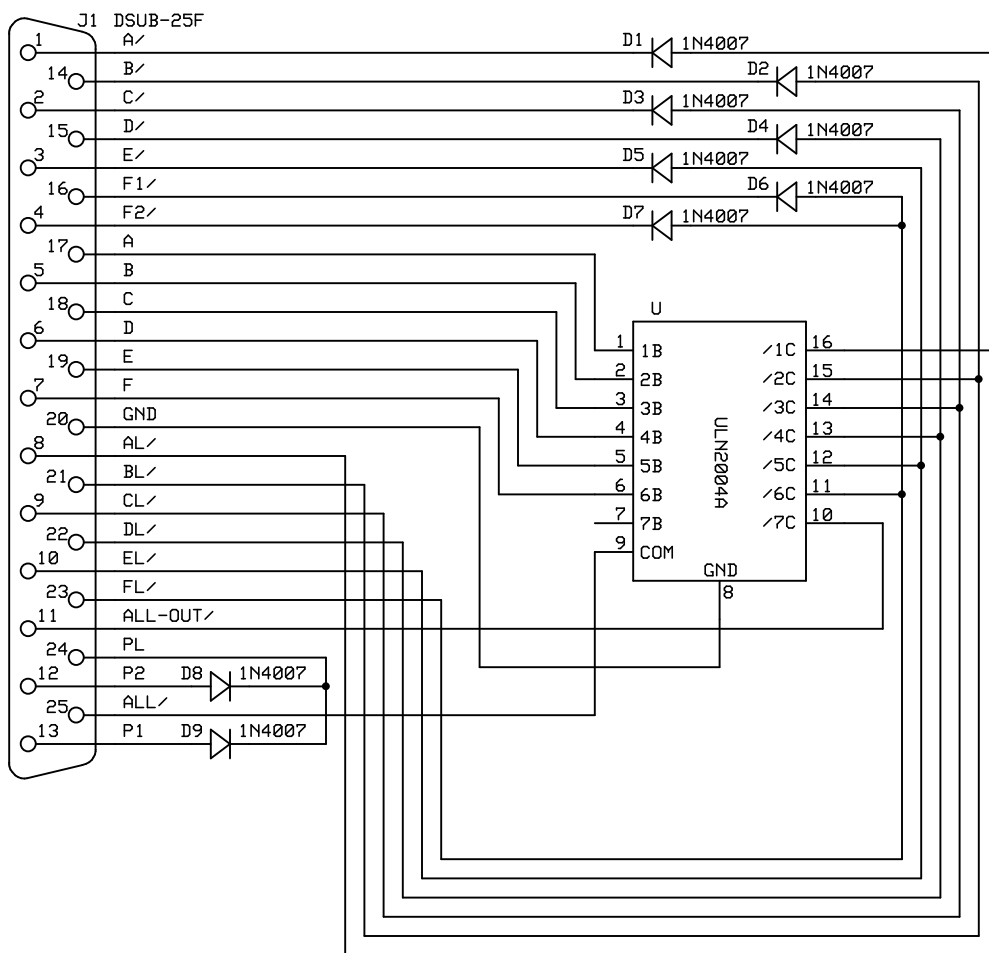

BACKSHELL

S1

NOTE: This is not the pinout for the production version of the IL-6A.

AVAILABLE FROM WWW.MAKERPLANE.ORG

(c) 2015
Vx Aviation

Vx Aviation

IL-6A (PROTO)

V. R. Little

VX10003A1
2/17/2011

Page 1 of 1