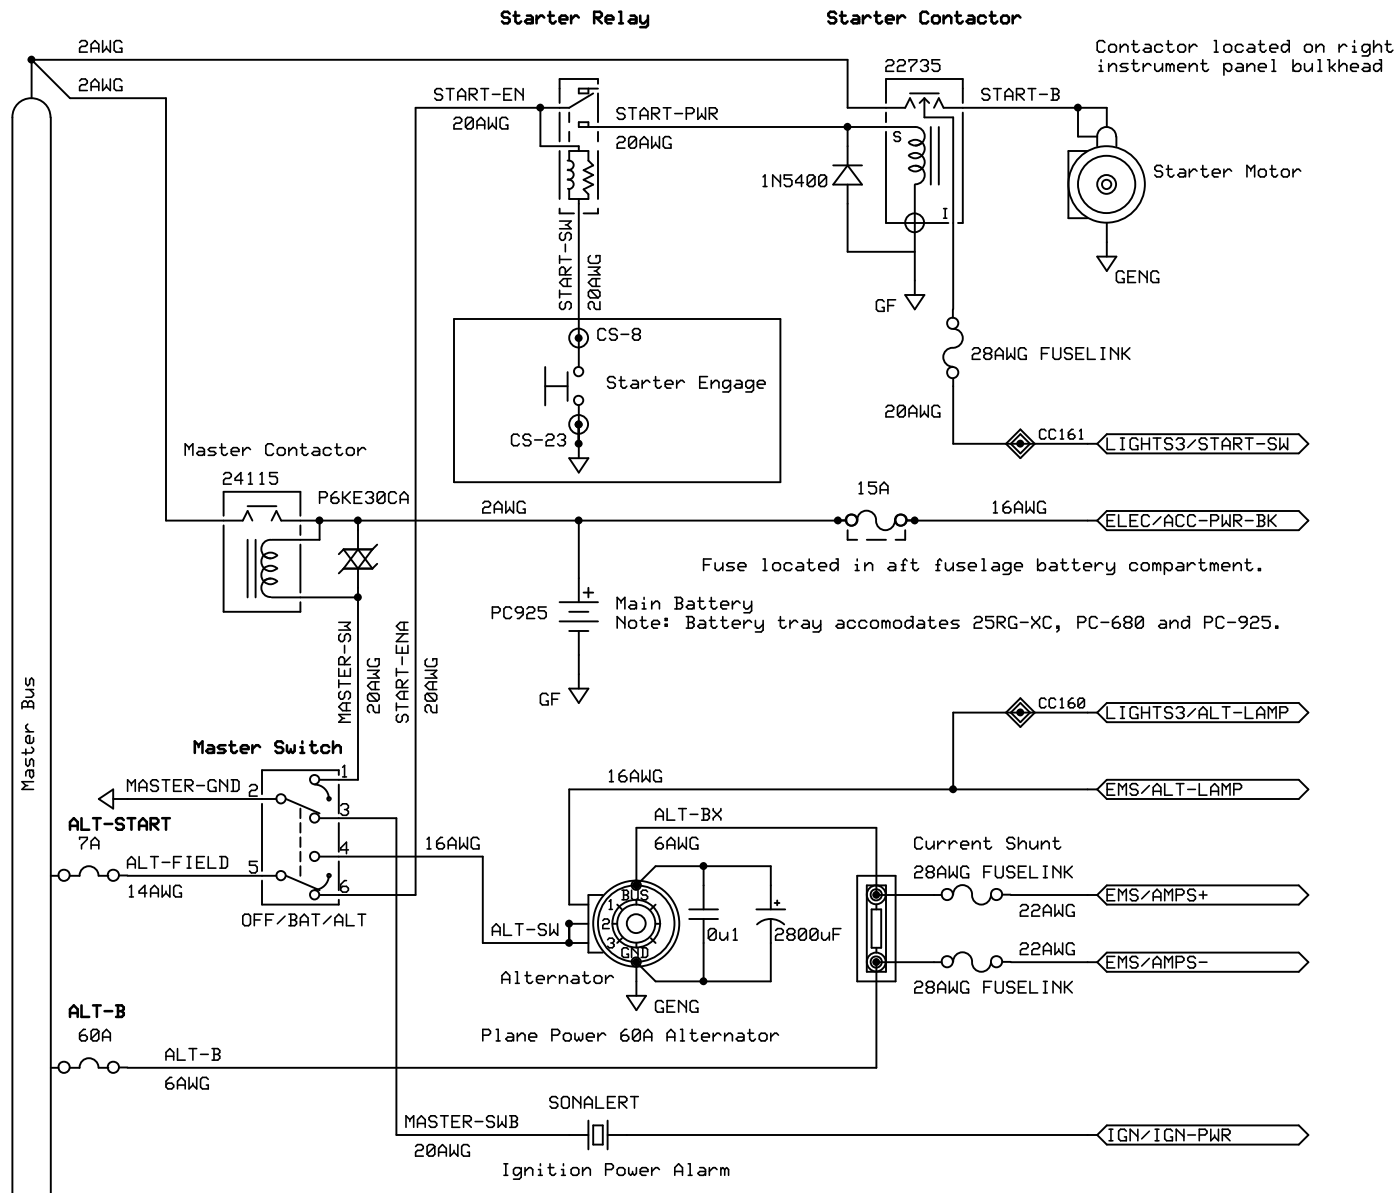

Panasonic CB1-R-12V relay with internal resistor

◊ Denotes CPC panel connector

○ Denotes pilot control stick connector

MASTER switch must on BAT in order to enable engine Starter

Sonalert will sound when Master Switch is OFF
 This provides an audible alarm of a live ignition
 and helps prevent inadvertent discharge of the ignition battery.

RV-4/HR-II 4325-251

Electrical System

V. R. Little	(c) 2015 Vx Aviation	MASTER
--------------	-------------------------	--------